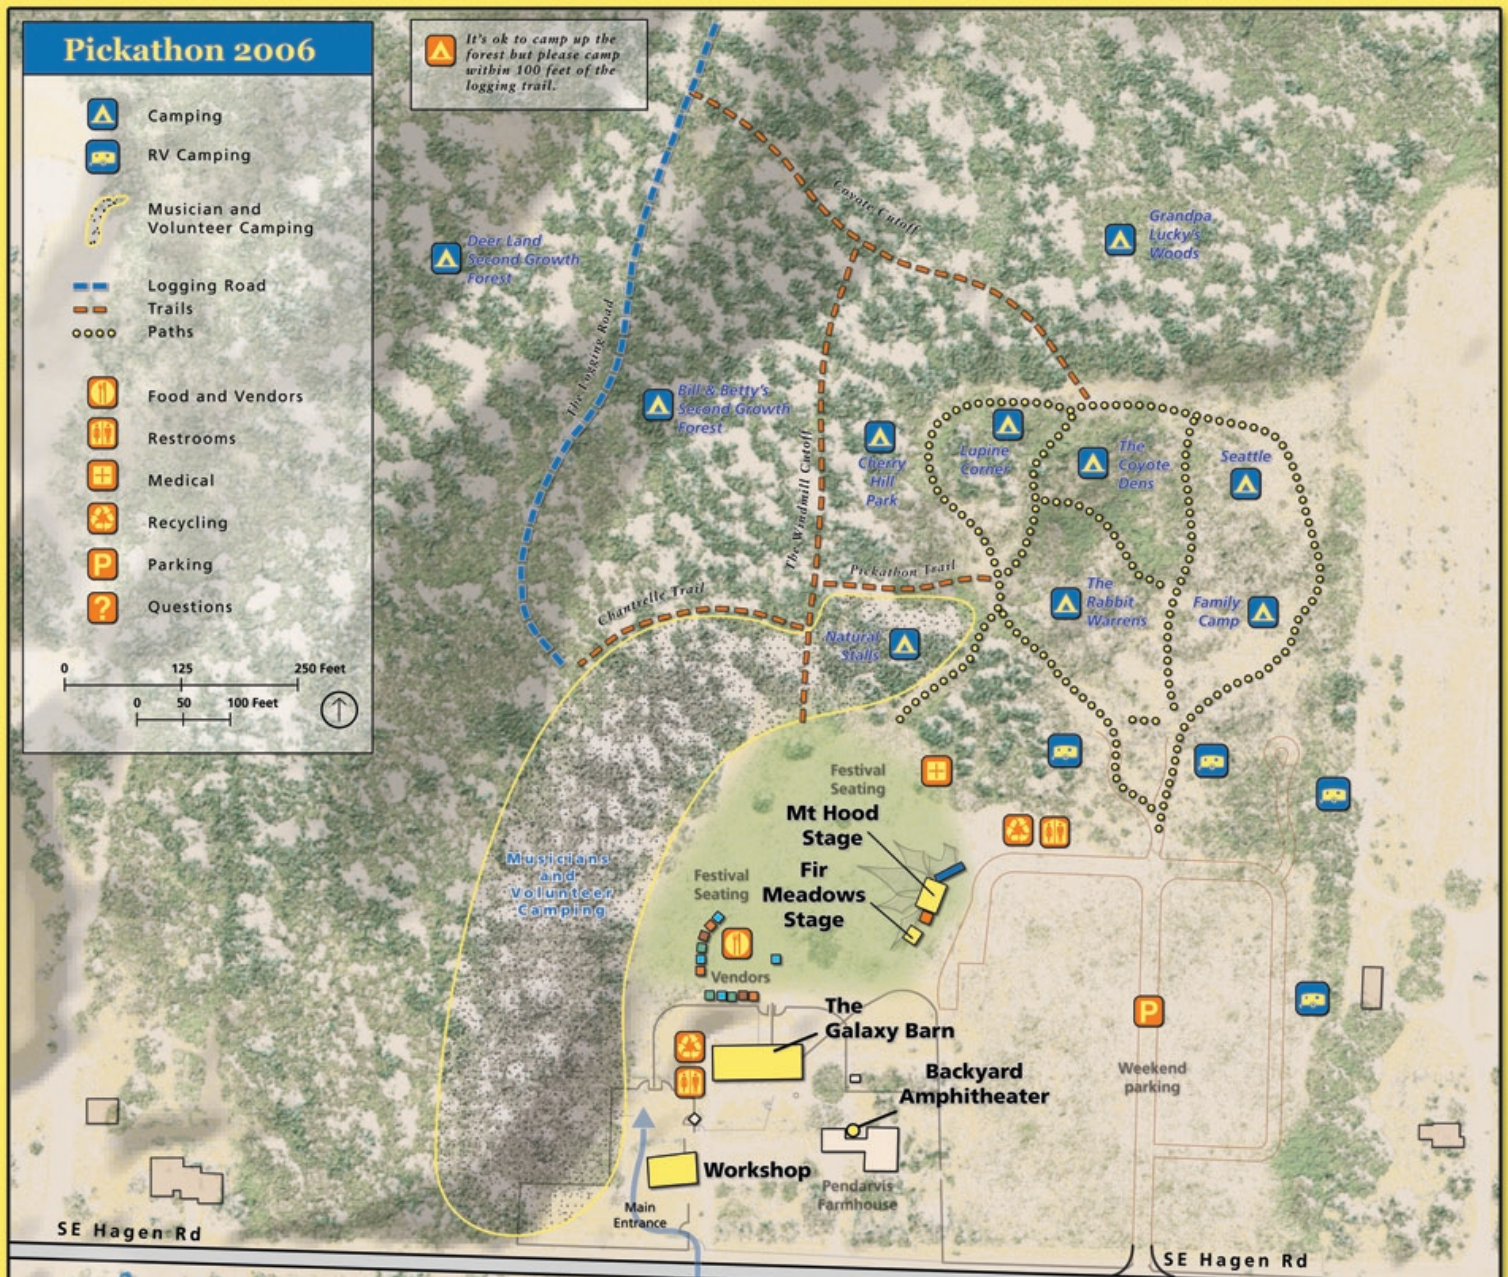

Pickathon 2006

-  Camping
-  RV Camping
-  Musician and Volunteer Camping
-  Logging Road
-  Trails
-  Paths
-  Food and Vendors
-  Restrooms
-  Medical
-  Recycling
-  Parking
-  Questions

 It's ok to camp up the forest but please camp within 100 feet of the logging trail.

 If you...
 •Are coming for the day
 •Need to buy tickets
 •Need to buy camping passes
 •Need to pick-up tickets at will call
 •Have any questions...
PARK HERE.

  
 Day parking

If you have festival tickets and camping passes in your hand...
PARK HERE.